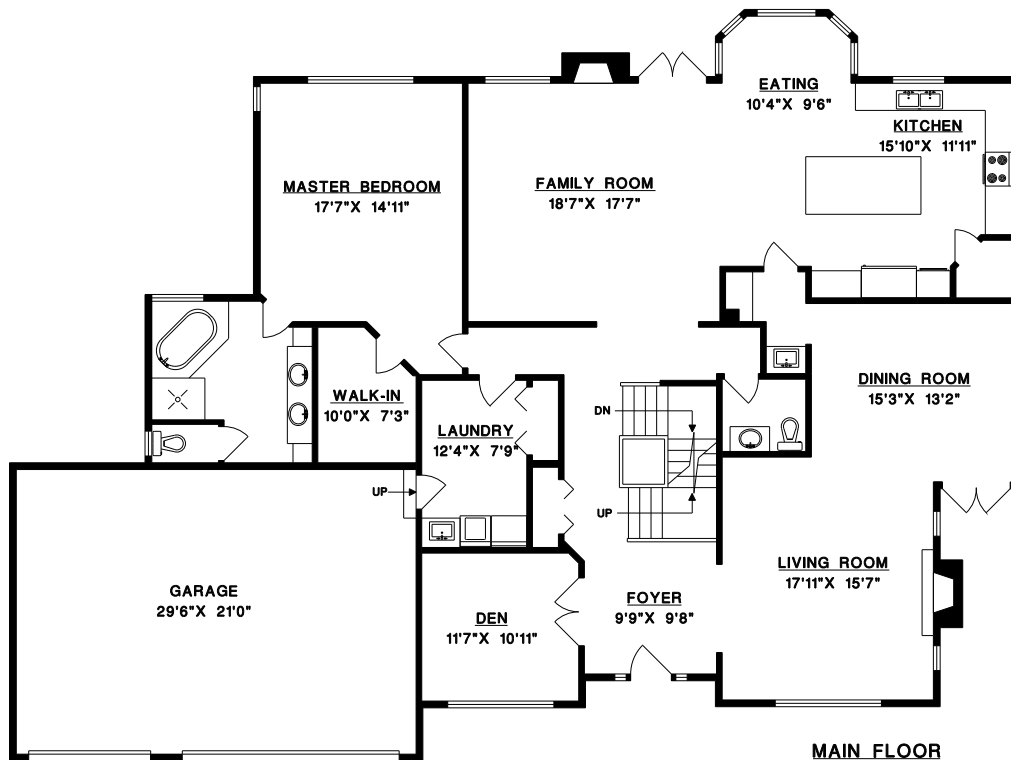

UPPER FLOOR

SANDRA FERROS

cell: 604-250-1559

fax: 604-913-8139

**92 DEEP DENE ROAD
WEST VANCOUVER**

MAIN FLOOR 2,458 SQ.FT.
UPPER FLOOR 1,333 SQ.FT.
LOWER FLOOR 2,458 SQ.FT.

TOTAL 6,249 SQ.FT.

GARAGE 652 SQ.FT.

MAIN FLOOR

LOWER FLOOR