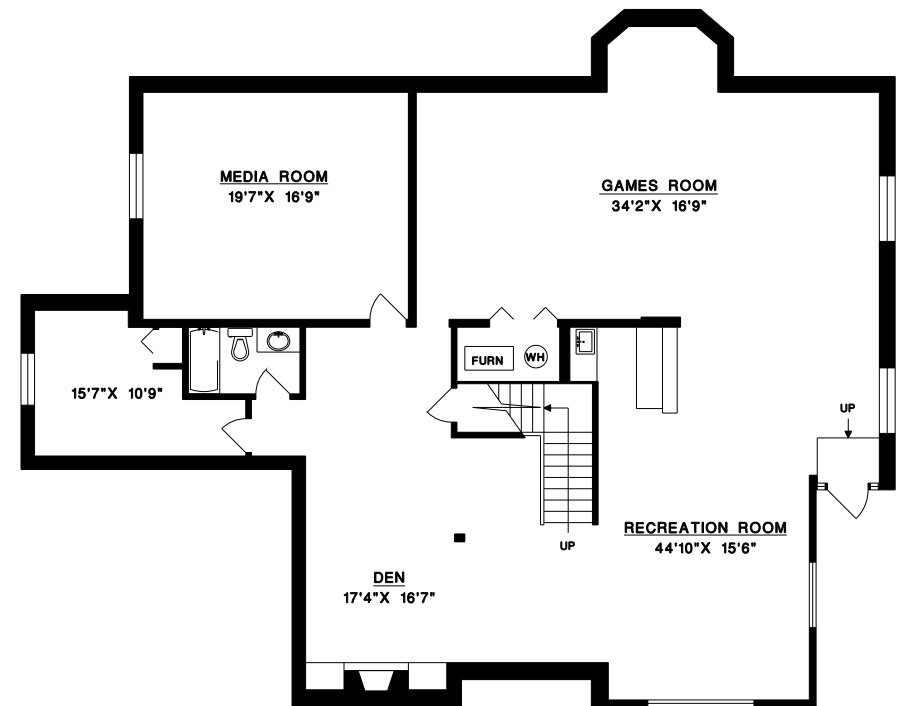

UPPER FLOOR

SANDRA FERROS

cell: 604-250-1559

fax: 604-913-8139

**92 DEEP DENE ROAD
WEST VANCOUVER**

MAIN FLOOR 2,458 SQ.FT.
UPPER FLOOR 1,333 SQ.FT.
LOWER FLOOR 2,458 SQ.FT.

TOTAL 6,249 SQ.FT.

GARAGE 652 SQ.FT.

MAIN FLOOR

LOWER FLOOR