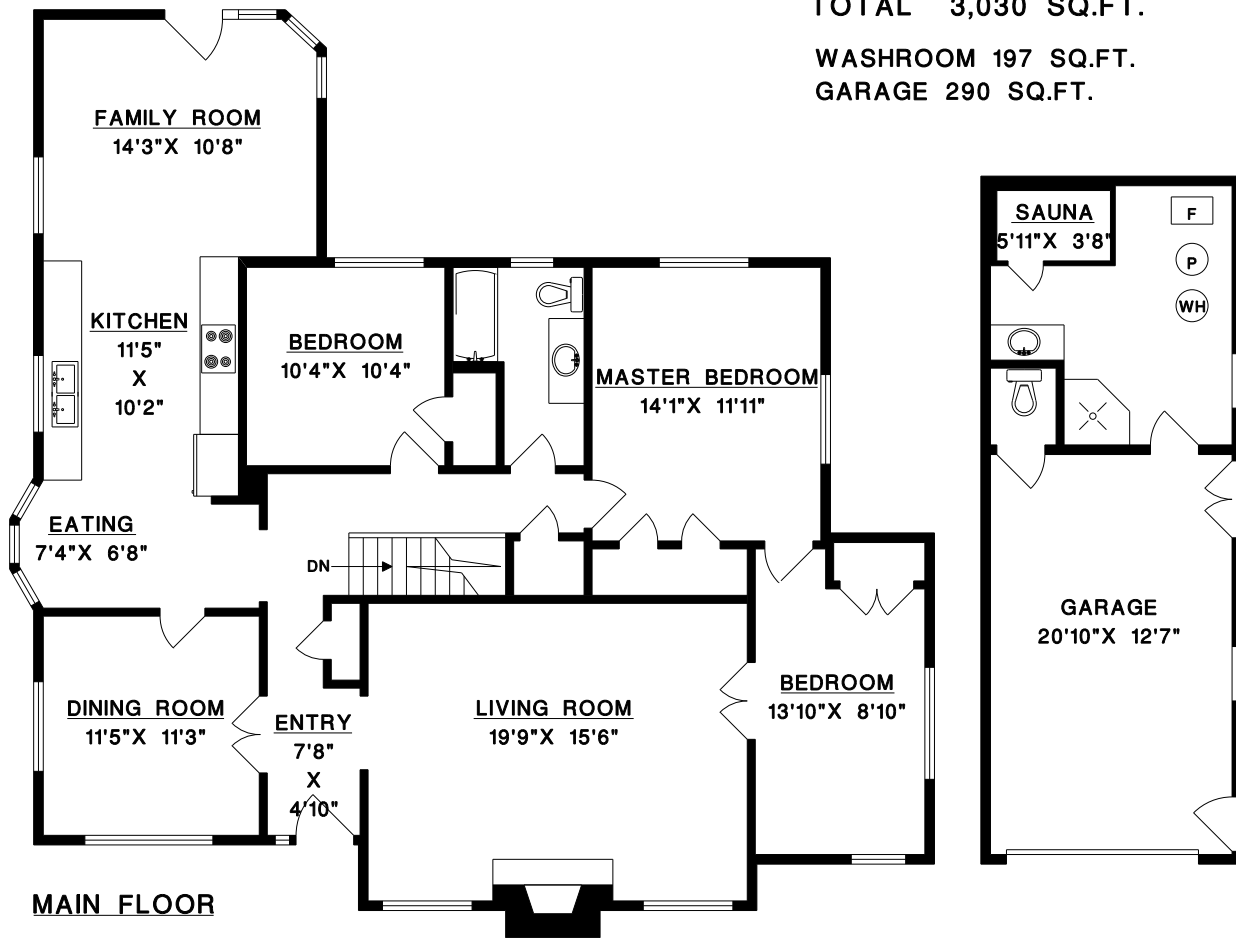

# SANDRA FERROS

cell: 604-250-1559

fax: 604-913-8139

2317 JEFFERSON AVENUE  
WEST VANCOUVER

MAIN FLOOR 1,639 SQ.FT.

LOWER FLOOR 1,391 SQ.FT.

TOTAL 3,030 SQ.FT.

WASHROOM 197 SQ.FT.

GARAGE 290 SQ.FT.

FILE: 1591-14  
DATE: SEP/10