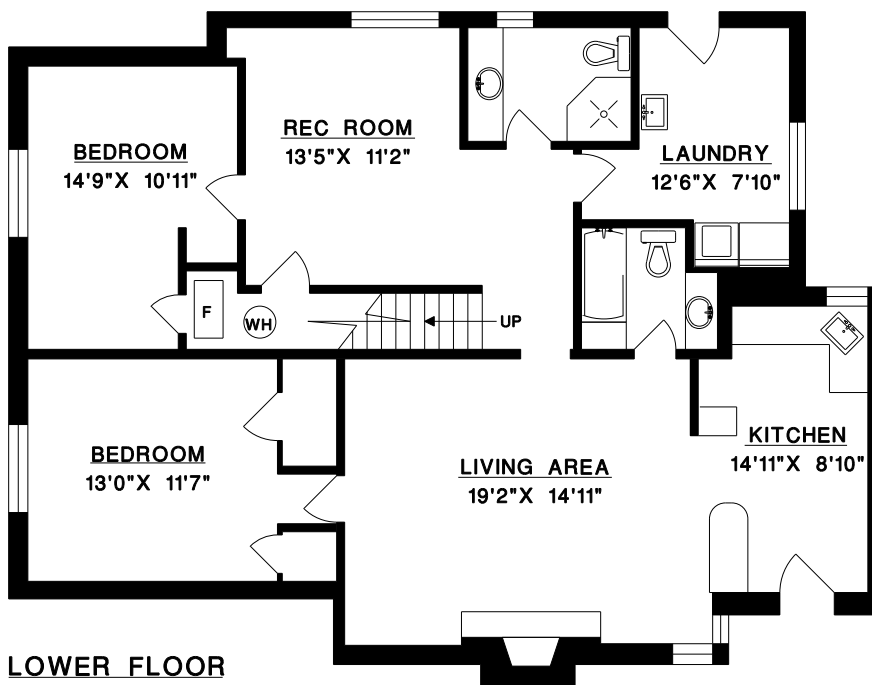

# SANDRA FERROS

cell: 604-250-1559

fax: 604-913-8139

2317 JEFFERSON AVENUE  
WEST VANCOUVER

MAIN FLOOR 1,639 SQ.FT.

LOWER FLOOR 1,391 SQ.FT.

TOTAL 3,030 SQ.FT.

WASHROOM 197 SQ.FT.

GARAGE 290 SQ.FT.

FILE: 1591-14  
DATE: SEP/10